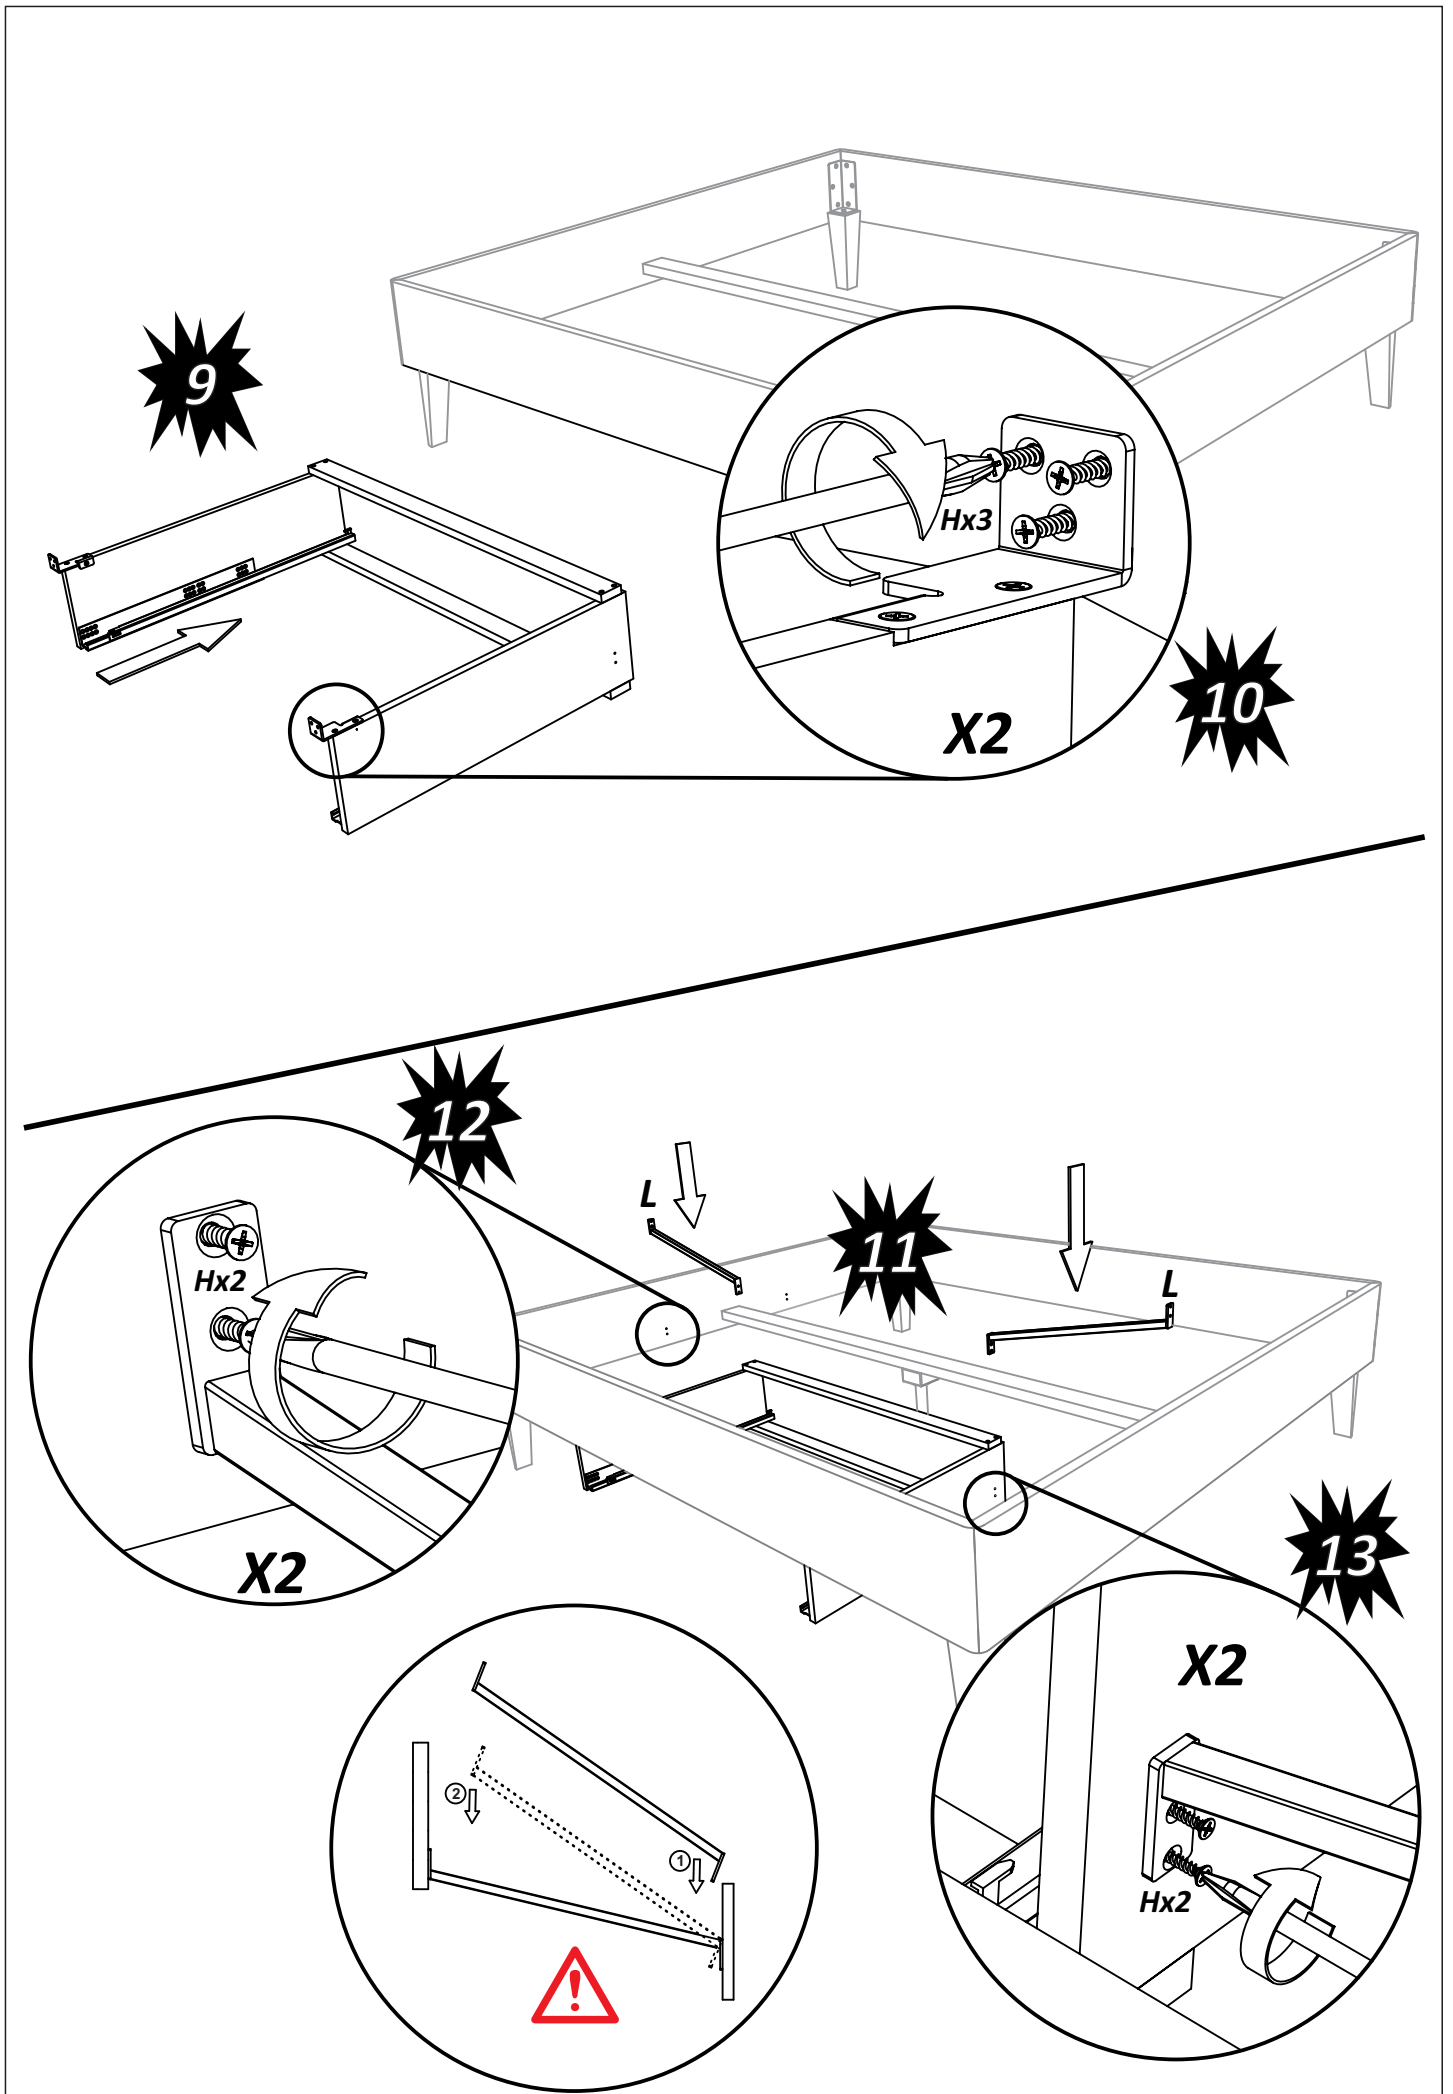

MONTAGEANLEITUNG

ASSEMBLY INSTRUCTION

BK835.00
BK836.00

or

<p>A</p> <p>< 175, X8 >=175, X12</p>  <p>10 X 40</p>	<p>B</p> <p>X8</p>  <p>8 X 35</p>	<p>C</p> <p><175, X10 >=175, X12</p>  <p>4 X 35</p>	<p>D</p> <p>X4</p> 	<p>E</p> <p>X4</p> 
--	---	---	---	---

MONTAGEANLEITUNG ASSEMBLY INSTRUCTION

BK.831

or

X14  A 4x40	X2  B 8x30	X4  C L=12.5	X4  D	X4  E 3,5x15	X1  F (L)+(R)	X1  G (L)+(R)	X20  H 4x20	X1  I (L)+(R)
---	---	---	--	---	--	--	--	--

X6  J 4x20	X6  K 6x10.5	X2  L
---	---	--