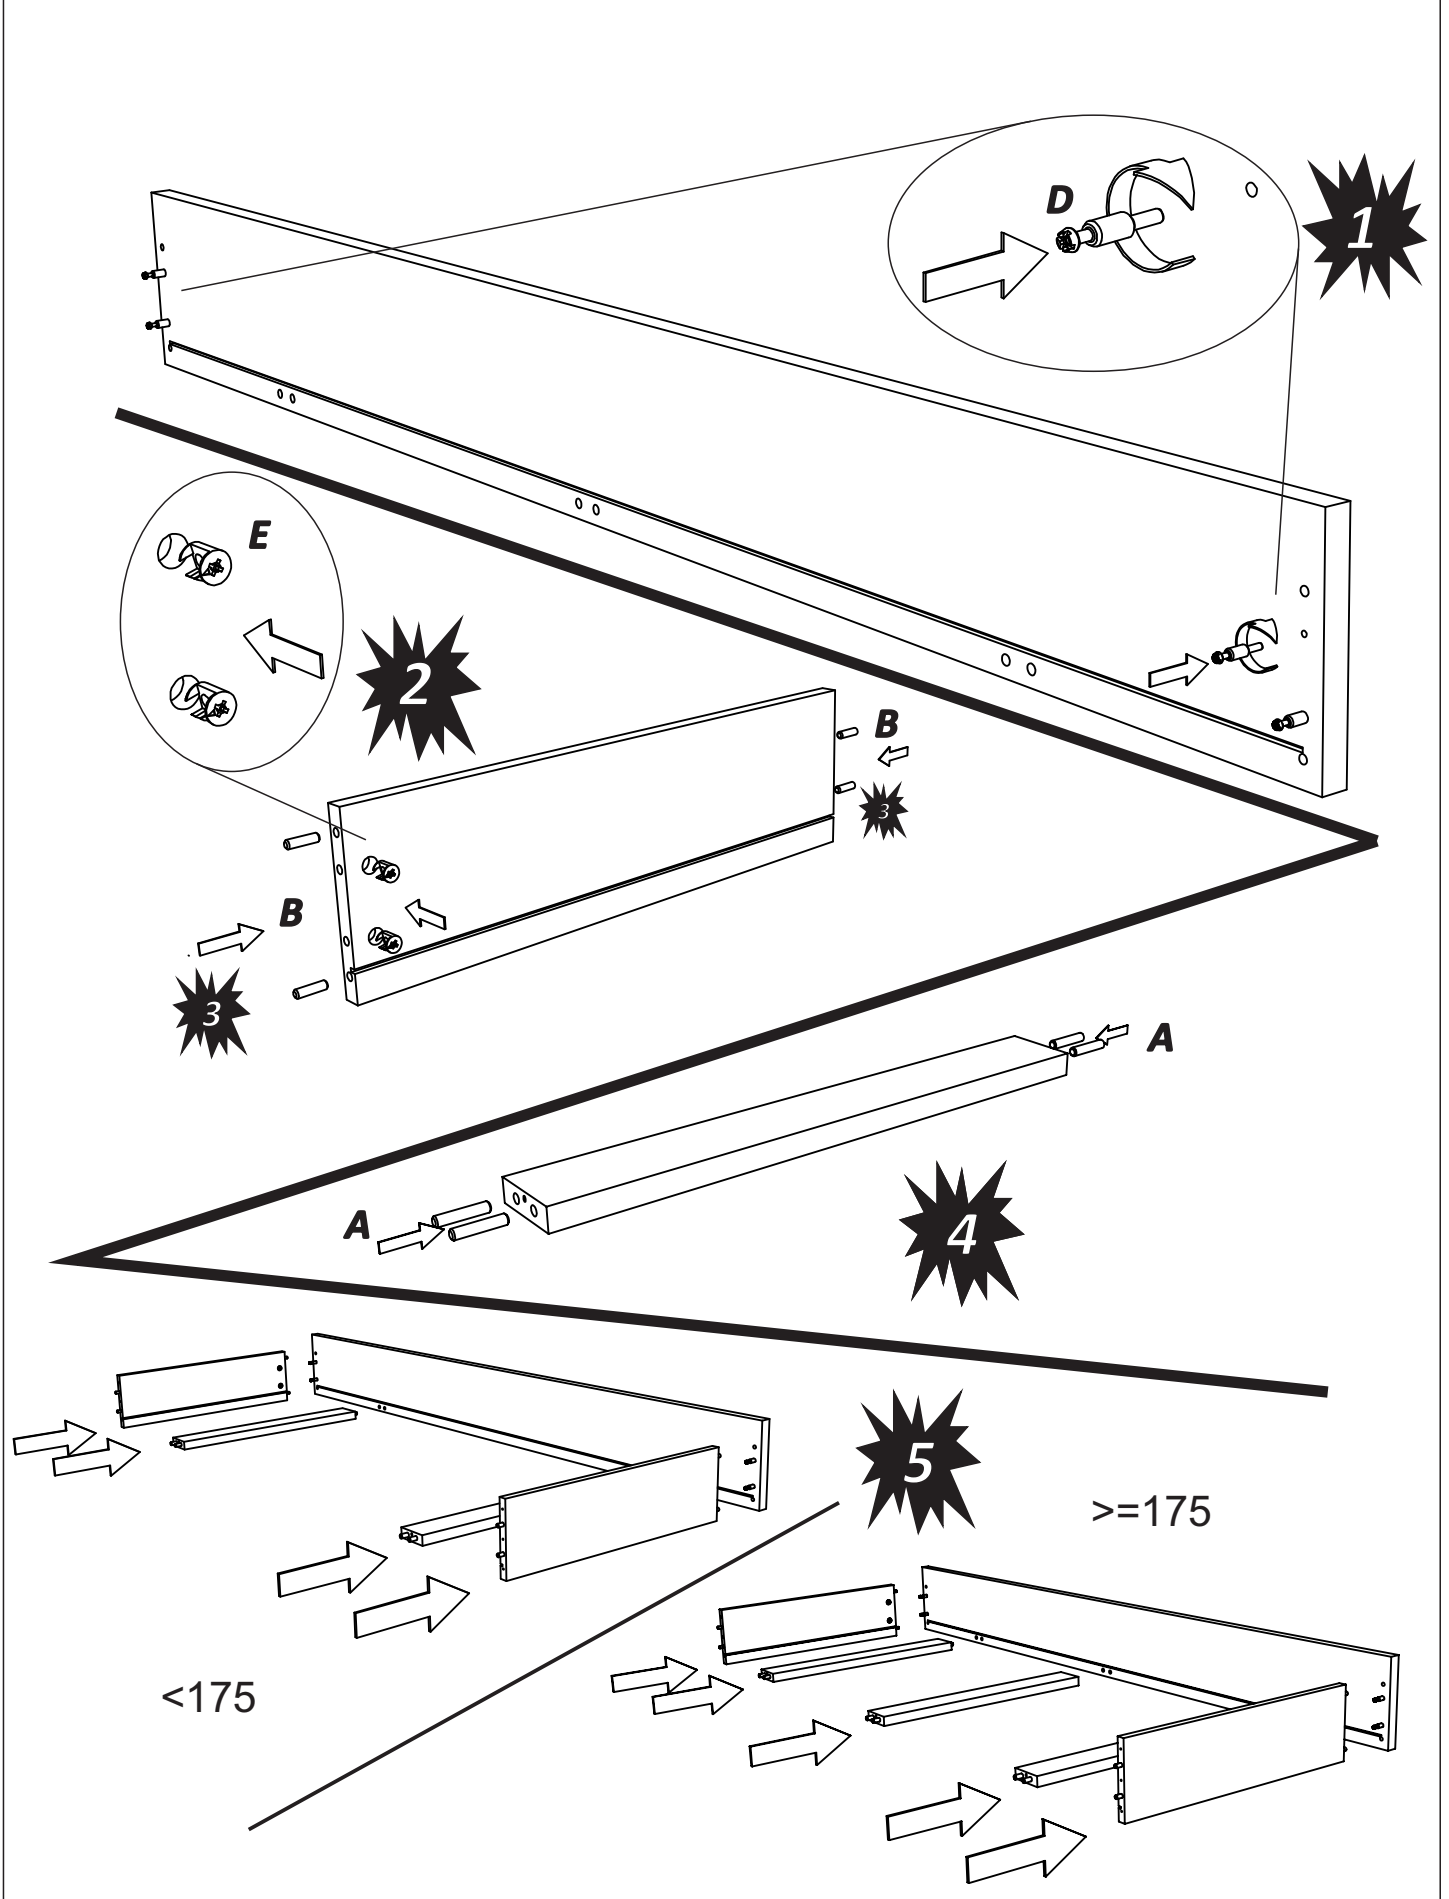

MONTAGEANLEITUNG

ASSEMBLY INSTRUCTION

BK835.00
BK836.00

or

<p>A</p> <p>< 175, X8 >=175, X12</p>  <p>10 X 40</p>	<p>B</p> <p>X8</p>  <p>8 X 35</p>	<p>C</p> <p><175, X10 >=175, X12</p>  <p>4 X 35</p>	<p>D</p> <p>X4</p> 	<p>E</p> <p>X4</p> 
--	---	---	---	---

MONTAGEANLEITUNG ASSEMBLY INSTRUCTION

BK.831

or

X14  A 4x40	X2  B 8x30	X4  C L=12.5	X4  D	X4  E 3,5x15	X1  F (L)+(R)	X1  G (L)+(R)	X20  H 4x20	X1  I (L)+(R)
---	---	---	--	---	--	--	--	--

X6  J 4x20	X6  K 6x10.5	X2  L
---	---	--

15

14

16

19

17